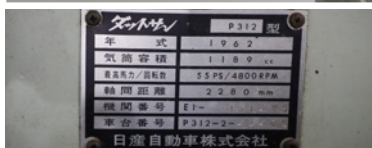

Chassis No. P312-2-45465

1962 DATSUN BLUEBIRD "P312"

ESTIMATE : ¥ 1,000,000 - 1,400,000

- The first generation "Bluebird"
- Fully original, unmolested car
- Installed with the "Takenoko (bamboo shoots)" tail lights from the later model
- Very rare single digit registration plate